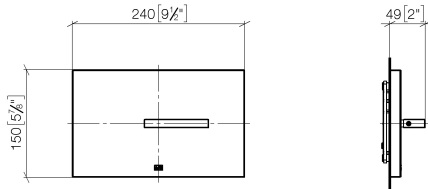

Cover plate for the concealed WC cistern made by TeCe - Brushed
Champagne (22kt Gold)

IMO

12 660 979

Fits: IMO, LULU, MADISON, MEM, TARA,
CL.1, LISSÉ, VAIA, META, CYO

- cover plate 150 x 240 x 15 mm
- flush handle with rotary operation and two-volume technology (full flush/partial flush)

Cover plate for the concealed WC cistern made by TeCe - Brushed
Champagne (22kt Gold)

IMO

12 660 979
mm [inches]

Cover plate for the concealed WC cistern made by TeCe - Brushed
Champagne (22kt Gold)

IMO

12 660 979